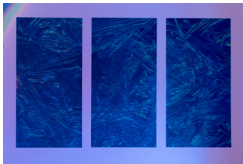

LYDIAN STATER

ALISA YANG

sometimes doing nothing leads to something

坐忘 *Zuowang TV (Taoist Sitting and forgetting meditation)*
Single channel projection loop
2:47 minutes, 2023

10,000 sunsets (2018-2023)
Ink sublimation on poly satin
51x140 inches, 2023

Blue Dream OG
Three Archival Inkjet Prints
24x143 inches, 2023

No Signal
single channel non-photo
color pencil animation loop
0:35 minutes, 2023

以卵擊石, *to strike a stone/wall with egg (Chinese idiom: to attempt the impossible)*
Egg tempera with local natural eggshell pigment on fake egg and rock from luxury condo site in Chattanooga, TN, 2023

Slow meme machine
80 35mm slides + single
channel slide projection, 2023

Size of the world when bedbound
igusa rush grass tatami mat, printed
blanket*, pillow, 64x96 inches, 2023

* Printed blanket - NASA's James Webb Space Telescope has delivered the deepest and sharpest infrared image of the distant universe so far. Webb's First Deep Field is galaxy cluster SMACS 0723,